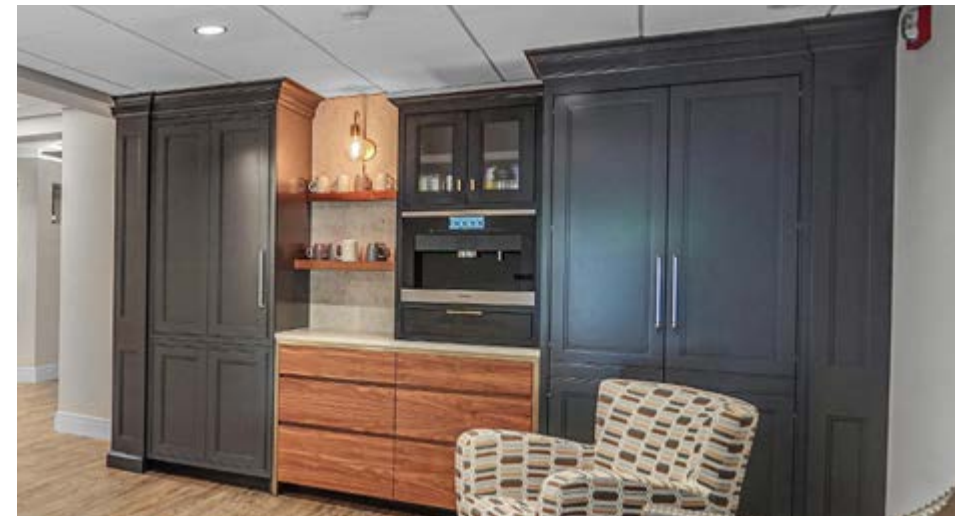

CABINETRY UNDER COFFEE STATION (L-116693 Ref# 162517)

- Cabinet Style: 3001 Ref# 162517
- Wood Species: Walnut
- Finish: Natural 25°
- Wood Hinge: Blum 73B
- Drawer Style: Purity Full Overlay
  - Thickness: ¾"
  - Edge: Standard
  - Special Features: ½" Bevel / Horizontal Grain
- Shroud 1" Thick Ref# 162518 : Laminate/Chemetal #936
- Deep Drawer Style: Purity Full Overlay
  - Thickness: ¾"
  - Edge: Standard
  - Special Features: ½" Bevel / Horizontal Grain

CABINETRY & REFRIGERATOR PANELS (L-116693 Ref#162515)

- Cabinet Style: Flat Bead Inset
- Wood Species: PG Hard Maple
- Finish: LM-116636 55° (Benjamin Moore #2124-10 Wrought Iron)
- Door Style: Savannah MMT Hybrid
  - Thickness: ¾"
  - Edge: Machine
  - Raise: Reverse G-Cove
  - Framing Bead: F322
  - Hardware: Top Knobs TK888-PC
  - Hinge: Sugatsune HESD-70DN
- Refrigerator: Thermador T301B900SP
  - Hardware: Top Knobs TK888-PC

ADDITIONAL FEATURES

- Custom Hidden Passage Door to Match Refrigerator Panels
- Countertop: Corian Quartz Venetia Cream Leather
- Backsplash: Corian Quartz Venetia Cream Leather
- Floating shelves: Walnut by Kountry Kraft
- Cabinet Drawer Multilevel Organizer System